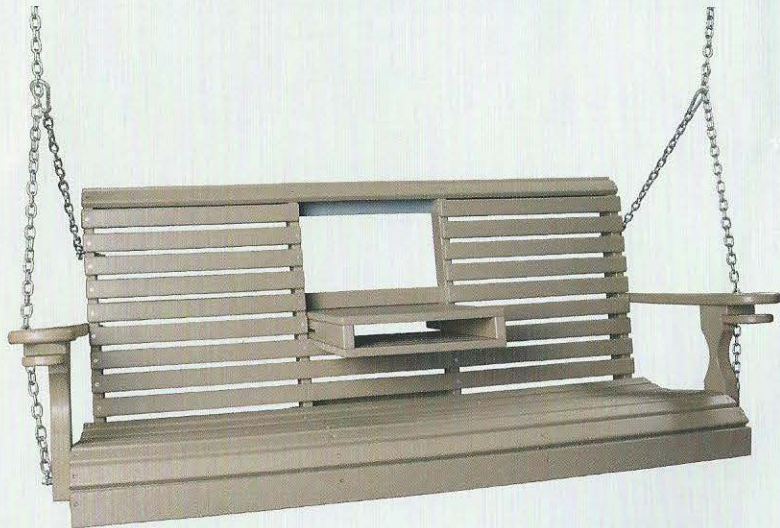

Our furniture is assembled using stainless steel bolts and screws. Swing chains have an 800 lb. rating on each side. All 4' and 5' swings, gliders and benches have heavy duty aluminum angles for stiffening support. We use poly glider hanging arms assembled using double stainless steel bearings at all hinge points. This provides a more heavy duty and smoother glide. All furniture comes standard with cupholder in both arms.

Starburst Table
WEATHERWOOD & TUDOR BROWN

ROLLBACK

4' Rollback Glider with Sunburst Table
CEDAR & BLACK

Available in Rockers, Benches, Gliders & Porch Swings

5' Rollback Swing with Console Open
WEATHERWOOD