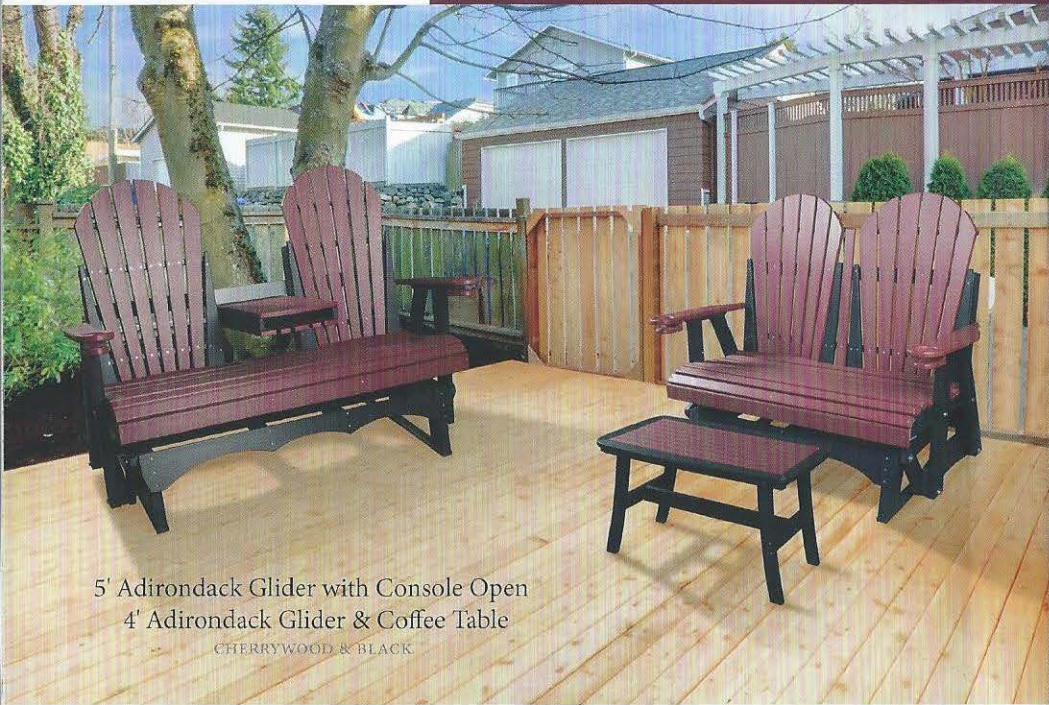

Starburst Table
WEATHERWOOD & TUDOR BROWN

ROLLBACK

4' Rollback Glider with Sunburst Table
CEDAR & BLACK

Available in Rockers, Benches, Gliders & Porch Swings

5' Rollback Swing with Console Open
WEATHERWOOD

2' Rollback Bench
CHERRYWOOD & BLACK

4' Rollback Bench
WEATHERWOOD & TUDOR BROWN

5' Rollback Glider
with Console Closed
CEDAR & BLACK

2' Rollback Glider
CEDAR & BLACK

4' Rollback Glider
CEDAR & BLACK

5' Rollback Glider
with Console Open
CEDAR & BLACK

4' Rollback Swing
LIGHT GRAY & BLACK

5' Rollback Swing
with Console Closed
WEATHERWOOD

ALSO AVAILABLE: 2' Rollback Rocker (not pictured)

ADIRONDACK

5' Adirondack Glider with Console Open
4' Adirondack Glider & Coffee Table
CHERRYWOOD & BLACK