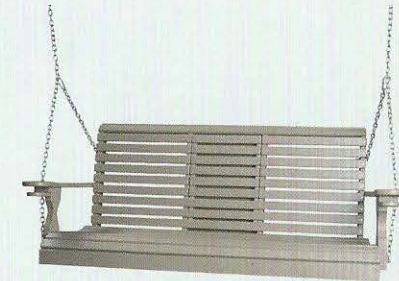

2' Rollback Bench
CHERRYWOOD & BLACK

4' Rollback Bench
WEATHERWOOD & TUDOR BROWN

5' Rollback Glider
with Console Closed
CEDAR & BLACK

2' Rollback Glider
CEDAR & BLACK

4' Rollback Glider
CEDAR & BLACK

5' Rollback Glider
with Console Open
CEDAR & BLACK

4' Rollback Swing
LIGHT GRAY & BLACK

5' Rollback Swing
with Console Closed
WEATHERWOOD

ALSO AVAILABLE: 2' Rollback Rocker (not pictured)

ADIRONDACK

5' Adirondack Glider with Console Open
4' Adirondack Glider & Coffee Table
CHERRYWOOD & BLACK