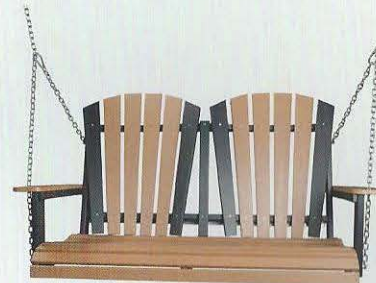

Our furniture is assembled using stainless steel bolts and screws. Swing chains have an 800 lb. rating on each side. All 4' and 5' swings, gliders and benches have heavy duty aluminum angles for stiffening support. We use poly glider hanging arms assembled using double stainless steel bearings at all hinge points. This provides a more heavy duty and smoother glide. All furniture comes standard with cupholder in both arms.

ECONO

2 -2' Econo Gliders with End Table
CHERRYWOOD & BLACK

Available in Gliders & Porch Swings

5' Econo Swing
CHERRYWOOD & BLACK

ECONO STYLE

Are you wanting some poly furniture, but think it too expensive? Consider our Econo Line. Our Econo Line is just this: Economy! We use the same plastic lumber as our other lines but it is not made quite as heavy-duty. Also there are not as many of those nice round edges and no cup holders. It is available only in our standard colors (see color chart, page 3) with a black base. The bearing hangers are powder coated to last many years of normal use. Zinc chains will be standard on the swings. The Econo Line is still assembled using stainless steel screws and bolts.

2' Econo Glider
CEDAR & BLACK

4' Econo Glider
CHERRYWOOD & BLACK

5' Econo Glider
CEDAR & BLACK

4' Econo Swing
CEDAR & BLACK

5' Econo Swing
CHERRYWOOD & BLACK

ALSO AVAILABLE: Econo End Table (not pictured)

LOUNGES