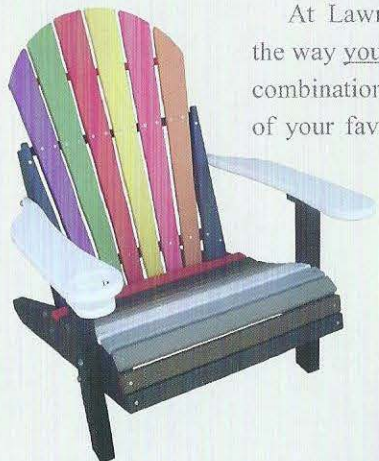

COLORS

Design your Furniture your Way!!

At LawnCraft we strive to make your furniture the way you want it. We can mix and match any color combination you wish. Those may include the colors of your favorite team or school. Colors shown may vary some. Ask to see actual sample blocks of colors available. Do not like the cupholders. No Problem! Order yours without. You can also option between stainless steel verses zinc chains. Both are rated at 800 lb., but zinc will eventually lose its shine and become discolored.

BLACK