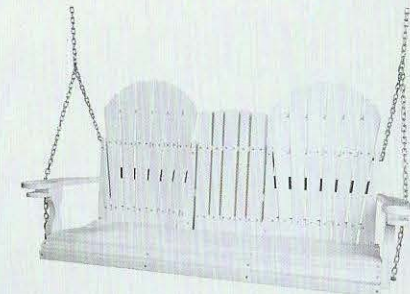

4' Rollback Swing
LIGHT GRAY & BLACK

5' Rollback Swing
with Console Closed
WEATHERWOOD

ALSO AVAILABLE: 2' Rollback Rocker (not pictured)

ADIRONDACK

5' Adirondack Glider with Console Open
4' Adirondack Glider & Coffee Table
CHERRYWOOD & BLACK

Available in Rockers, Benches, Gliders & Porch Swings

5' Adirondack Swing with Console Open
WHITE

2' Adirondack Rocker
WEATHERWOOD & TUDOR BROWN

2' Adirondack Glider
CHERRYWOOD & BLACK

4' Adirondack Glider
CHERRYWOOD & BLACK

5' Adirondack Glider
with Console Open
CHERRYWOOD & BLACK

5' Adirondack Glider
with Console Closed
CHERRYWOOD & BLACK

4' Adirondack Swing
WHITE

5' Adirondack Swing
with Console Closed
WHITE

ALSO AVAILABLE: 2' or 4' Adirondack Benches (not pictured)