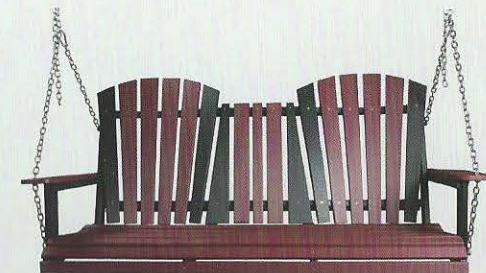

Our furniture is assembled using stainless steel bolts and screws. Swing chains have an 800 lb. rating on each side. All 4' and 5' swings, gliders and benches have heavy duty aluminum angles for stiffening support. We use poly glider hanging arms assembled using double stainless steel bearings at all hinge points. This provides a more heavy duty and smoother glide. All furniture comes standard with cupholder in both arms.

ECONO

2 -2' Econo Gliders with End Table
CHERRYWOOD & BLACK

Available in Gliders & Porch Swings

5' Econo Swing
CHERRYWOOD & BLACK

ECONO STYLE

Are you wanting some poly furniture, but think it too expensive? Consider our Econo Line. Our Econo Line is just this: Economy! We use the same plastic lumber as our other lines but it is not made quite as heavy-duty. Also there are not as many of those nice round edges and no cup holders. It is available only in our standard colors (see color chart, page 3) with a black base. The bearing hangers are powder coated to last many years of normal use. Zinc chains will be standard on the swings. The Econo Line is still assembled using stainless steel screws and bolts.

2' Econo Glider
CEDAR & BLACK

4' Econo Glider
CHERRYWOOD & BLACK

5' Econo Glider
CEDAR & BLACK

4' Econo Swing
CEDAR & BLACK

5' Econo Swing
CHERRYWOOD & BLACK

ALSO AVAILABLE: Econo End Table (not pictured)

LOUNGES

Lounge Chair shown halfway back
CEDAR & BLACK

Lounge Chair shown in lowest position
CEDAR & BLACK

FOOT RESTS

Flat Top Footrest
WEATHERWOOD & BLACK

Gliding Footrest
CEDAR & BLACK

Deck Chair Footrest
ARUBA BLUE & BLACK