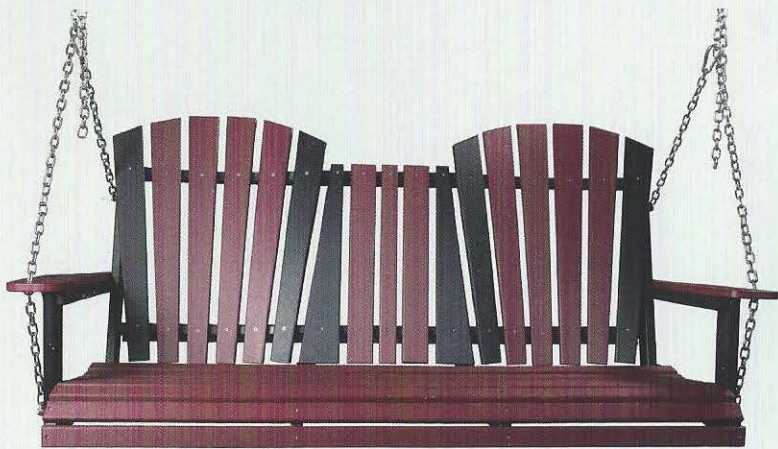

Available in Rockers, Benches, Gliders & Porch Swings

5' Adirondack Swing with Console Open
WHITE

2' Adirondack Rocker
WEATHERWOOD & TUDOR BROWN

2' Adirondack Glider
CHERRYWOOD & BLACK

4' Adirondack Glider
CHERRYWOOD & BLACK

5' Adirondack Glider
with Console Open
CHERRYWOOD & BLACK

5' Adirondack Glider
with Console Closed
CHERRYWOOD & BLACK

4' Adirondack Swing
WHITE

5' Adirondack Swing
with Console Closed
WHITE

ALSO AVAILABLE: 2' or 4' Adirondack Benches (not pictured)

ECONO

2 -2' Econo Gliders with End Table
CHERRYWOOD & BLACK

Available in Gliders & Porch Swings

5' Econo Swing
CHERRYWOOD & BLACK

ECONO STYLE

Are you wanting some poly furniture, but think it too expensive? Consider our Econo Line. Our Econo Line is just this: Economy! We use the same plastic lumber as our other lines but it is not made quite as heavy-duty. Also there are not as many of those nice round edges and no cup holders. It is available only in our standard colors (see color chart, page 3) with a black base. The bearing hangers are powder coated to last many years of normal use. Zinc chains will be standard on the swings. The Econo Line is still assembled using stainless steel screws and bolts.