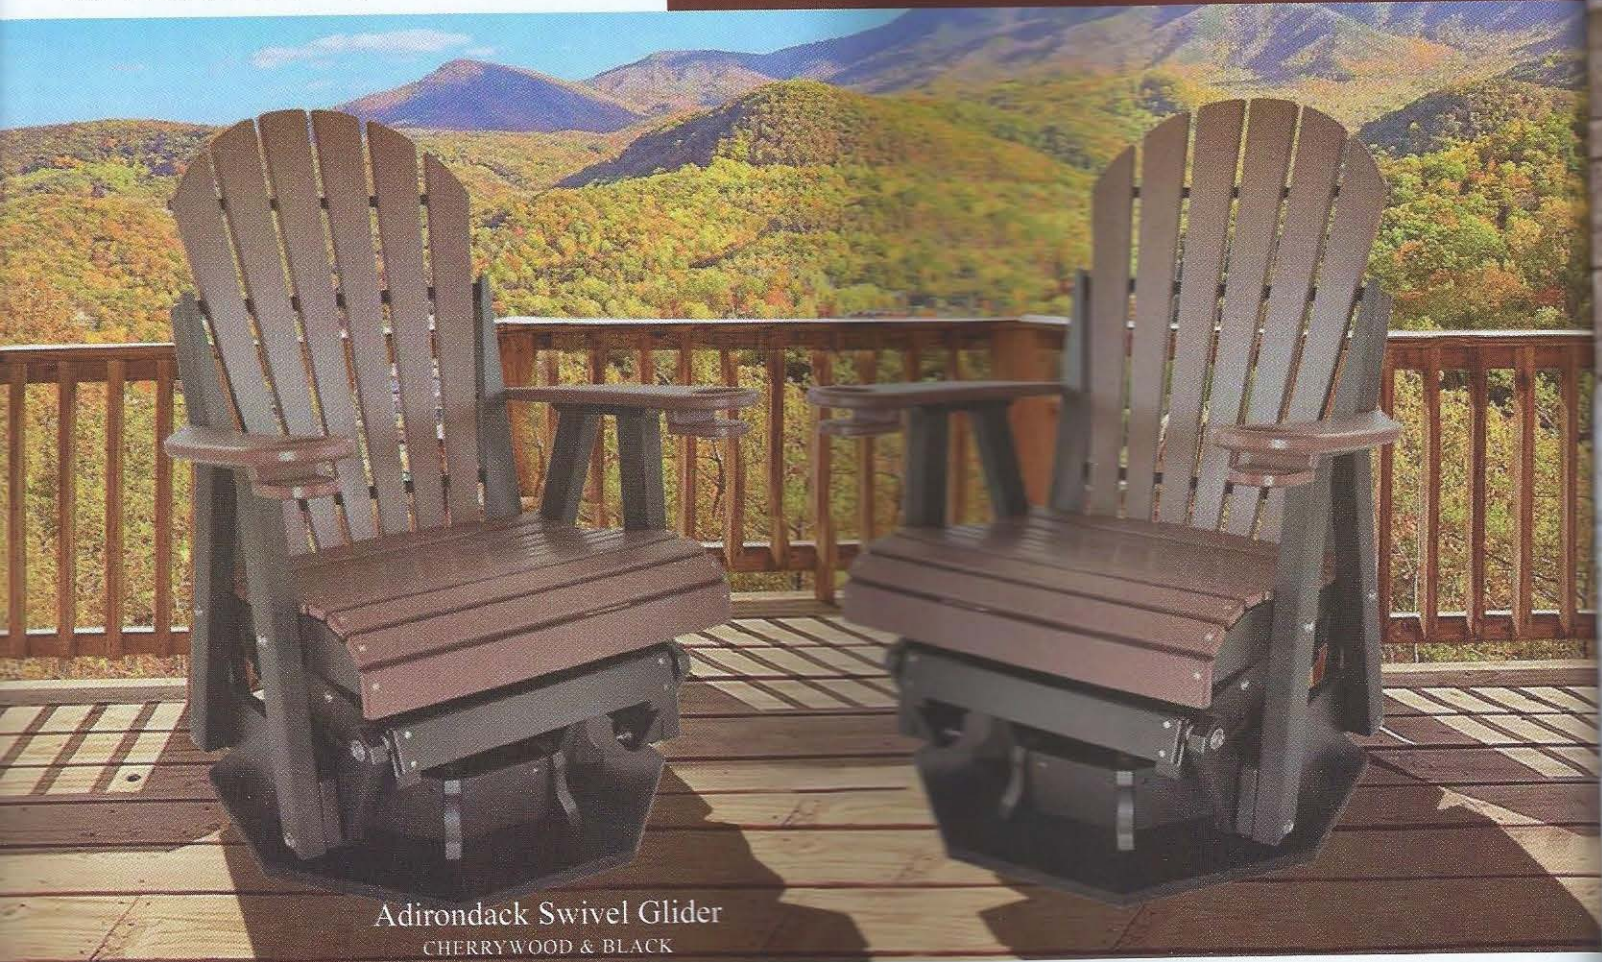

SWIVEL GLIDERS